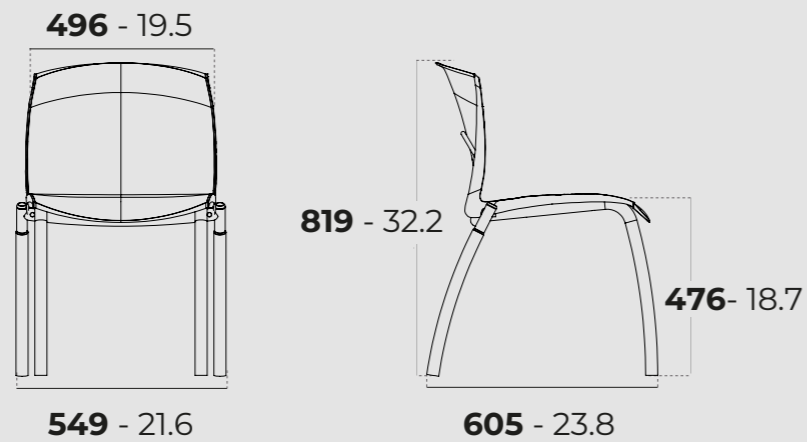

Arena

Azul cielo

Rojo

GELO

DIMENSIONS

CERTIFICATIONS

The model GELO has been tested in the internal laboratory of Inorca, according to different tests (For more details see technical sheet). There shall be no sudden and major change in the structural integrity of the product after applying a load of up to 330lb.

STACKABILITY

GELO can be stacked on groups of up to 2 units, one on top of the other.

*Calle 18 #118-85 Avenida Cañasgordas - 54 Cali Colombia / Tel: +57 2 4896999 -
Toll free from USA: +1 786 209 0299 / info@inorca.com.co*