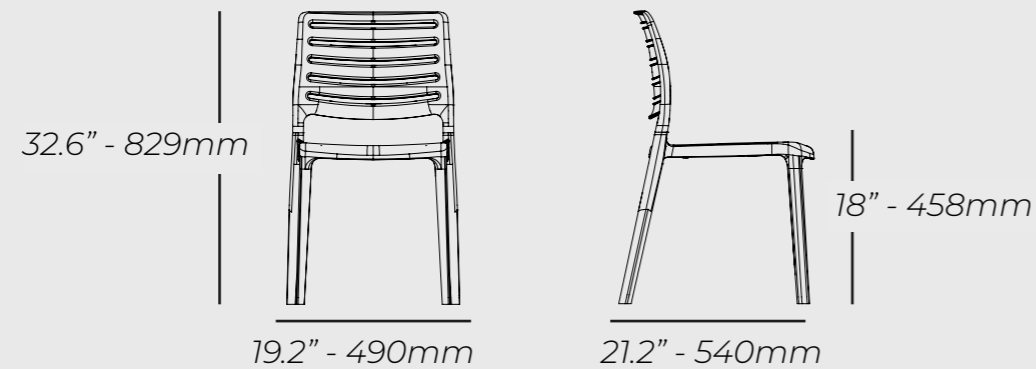

AVAILABLE COLORS

TYPE A

TYPE B

KHAO

DIMENSIONS

CERTIFICATIONS

The model KHAO has been tested according to the standard ANSI/BIFMA X5.1. There shall be no sudden and major change in the structural integrity of the product after applying a functional load of up to 300 lb.

STACKABILITY

KHAO can be stacked, one on top of the other, on groups of up to 8 units for version with arms, and 9 units for armless version. And could be used (according to technical specifications) as in indoor spaces as in outdoors.