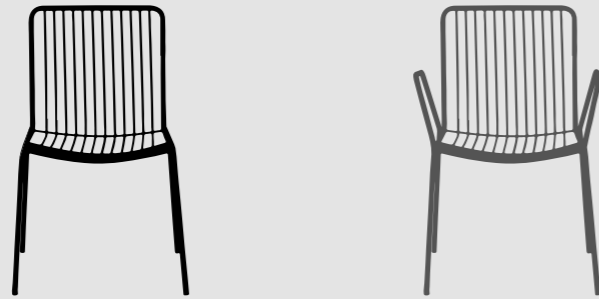

KOVA
CON
TRACT
SEATING

LIGHT AND AESTHETIC

If something characterizes KOVA, it is its unique and differentiating aesthetic, which brings a modern and contemporary touch to any space. In addition, its lightweight and compact design provides a feeling of comfort and satisfaction.

AVAILABLE COLORS

TYPE A

TYPE B

*Special colors are also available, upon special request.

KOVA

DIMENSIONS

CERTIFICATIONS

The model KOVA has been tested in the internal laboratory of Inorca, according to different tests (For more details see technical sheet). There shall be no sudden and major change in the structural integrity of the product after applying a load of up to 617 lb.