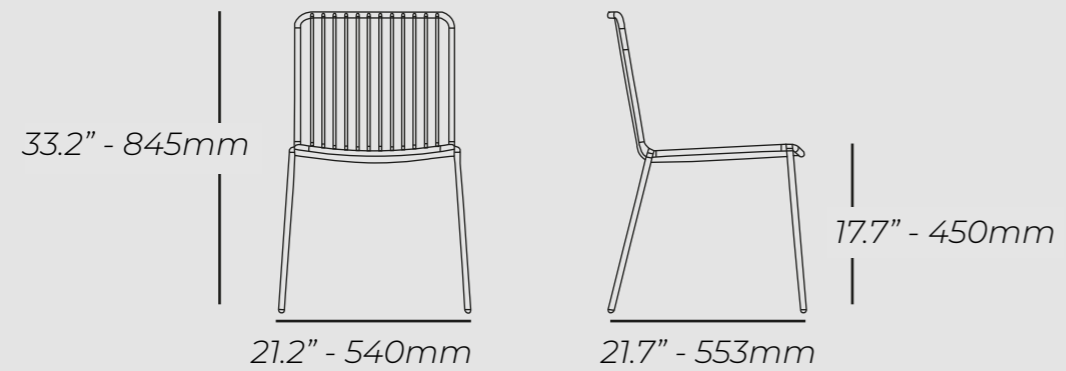

AVAILABLE COLORS

TYPE A

TYPE B

*Special colors are also available, upon special request.

KOVA

DIMENSIONS

CERTIFICATIONS

The model KOVA has been tested in the internal laboratory of Inorca, according to different tests (For more details see technical sheet). There shall be no sudden and major change in the structural integrity of the product after applying a load of up to 617 lb.

APILABILIDAD

KOVA can be stacked on groups of up to 4 units, one on top of the other

*Calle 18 #118-85 Avenida Cañasgordas - 54 Cali Colombia / Tel: +57 2 4896999 -
Toll free from USA: +1 786 209 0299 / info@inorca.com.co*