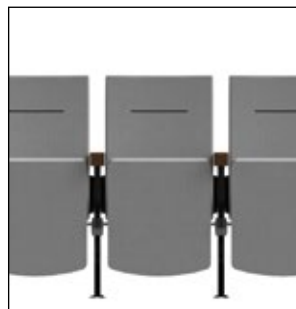

MILA can be set up with a variety of laminated accessories, which have been designed especially for you, to help you accentuate the look of your venue.

# MILA

A fresh design  
**AND CONTEMPORARY**

Z shape for the end row panel.

5 widths (19"-23" / 482 - 584mm) and 1 height (35" / 890mm).

The backrest suits three-pitch positions at 15°, 18°, 21°. Seat suits at 90°

Uprights can be mounted on sloped floors from 0 to 5 degrees

ADA access guaranteed thanks to a flip-up arm

Plastic cover protects the anchor plate assembly and improves aesthetics.

Different options for the armcap, according to your needs.