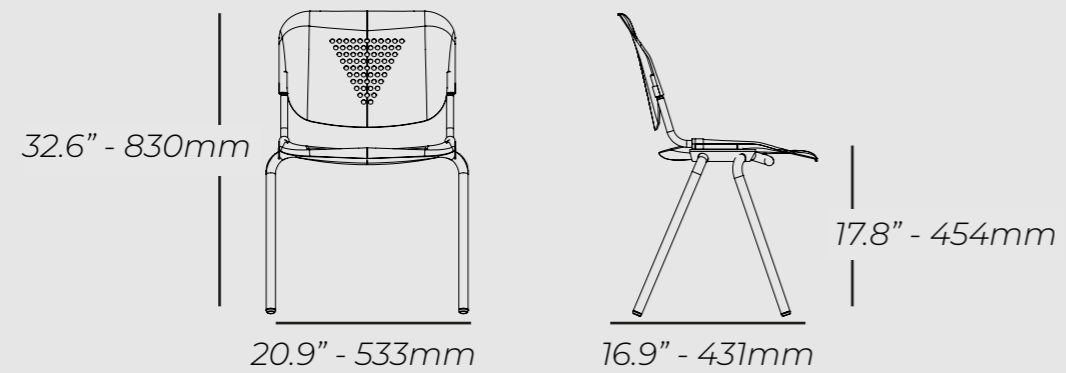

DIMENSIONS

CERTIFICATIONS

The model MIZU has been tested according to the standard ANSI/BIFMA X5.1. There shall be no sudden and major change in the structural integrity of the product after applying a load of up to 300lb.