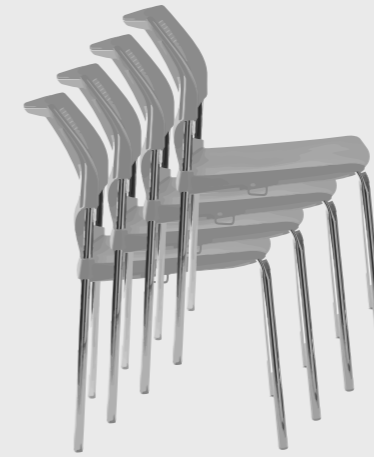

## DIMENSIONS

## STACKABILITY

ZED, ZAG, KOB and DAM chairs can be stacked on groups of up to 5 units, one on top of the other.

Calle 18 #118-85 Avenida Cañasgordas - 54 Cali Colombia / Tel: +57 2 4896999 - Toll  
free from USA: +1 786 209 0299 / [info@inorca.com.co](mailto:info@inorca.com.co)