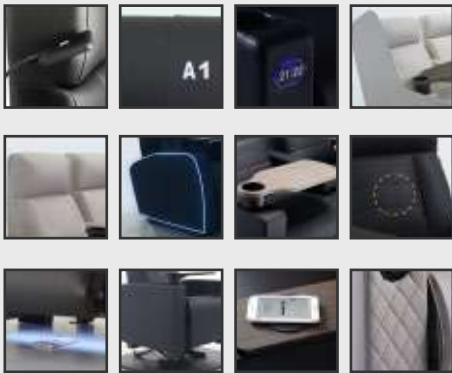

METALLIC STRUCTURE

Internal architecture made of 100% high grade steel

ACCESSORIES

ACCESSORIES

NUMBERING AND LETTERING

By seat or by row, plastic, lightened or embroidered, for convenient theater room mapping

FIXED OR SWIVEL TABLES

Wide range of swivel tables with integrated cupholders. Full sized to maximize concession sales

LIGHTING ALTERNATIVES FOR MENU READING

Ideal for dining cinemas, no additional cabling or power required.