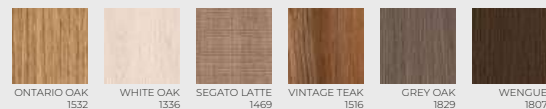

Vinyl upholstery

Thermolaminated
or laminated

UPHOLSTERY

Vinyl - Pranna

Vinyl - Valencia

Vinyl - XtremeSoft Bi-elastic

TABLES

Thermolaminated

High Pressure Laminated

DECORATIVE STITCHING

*A wide range of finishes is available. Please ask for the entire finish guide.

INORCA SAS

Calle 18 #118-85 Avenida Cañasgordas - 54 Cali, Colombia
Tel: +57 2 4896999 - Toll free from USA: +1 786 209 0299 /
www.inorca.com / info@inorca.com.co