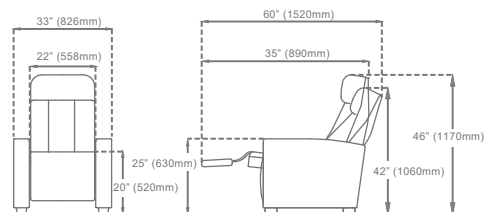

To ensure the operation of electrical components in the event of power failures in the complex

DBOX

Realistic, haptic and immersive entertainment experiences.

TECHNICAL SPECIFICATIONS

STRUCTURE

- Structural frame made of high quality CR round steel tubing, 18 gauge, of 1" (25mm) diameter for the back, and 3/4" (19mm) for the seat.
- No-Sag springs to reinforce lumbar support and bearing capacity of the cushion.
- Panels made of CR rectangular steel tubing, 16 gauge, of 1/2" x 1" (12 x 25mm) and reinforced with internal metal plates made of 11 gauge HR steel
- Plastic platforms