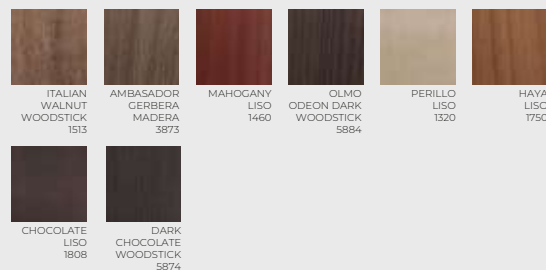

Vinyl upholstery

Thermolaminated
or laminated

UPHOLSTERY

Vinyl - Pranna

Vinyl - Valencia

Vinyl - XtremeSoft Bi-elastic

TABLES

Thermolaminated

High Pressure Laminated

DECORATIVE STITCHING

*A wide range of finishes is available. Please ask for the entire finish guide.

INORCA SAS

Calle 18 #118-85 Avenida Cañasgordas - 54 Cali, Colombia
Tel: +57 2 4896999 - Toll free from USA: +1 786 209 0299 /
www.inorca.com / info@inorca.com.co