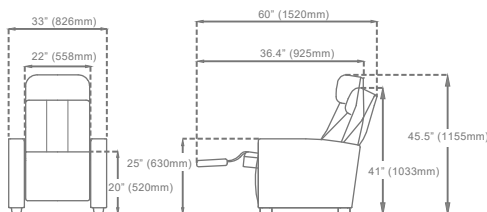

To ensure the operation of electrical components in the event of power failures in the complex

DBOX

Realistic, haptic and immersive entertainment experiences.

TECHNICAL SPECIFICATIONS

STRUCTURE

- Structural frame made of high quality CR round steel tubing, 18 gauge, of 1" (25mm) diameter for the back, and 3/4" (19mm) for the seat.
- No-Sag springs to reinforce lumbar support and bearing capacity of the cushion.
- Panels made of CR rectangular steel tubing, 16 gauge, of 1/2" x 1" (12 x 25mm) and reinforced with internal metal plates made of 11 gauge HR steel
- Plastic platforms