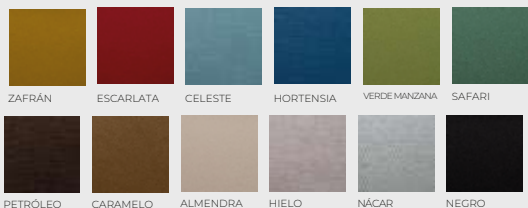

Vinyl - Valencia

Vinyl - XtremeSoft Bi-elastic

TABLES

Thermolaminated

High Pressure Laminated

DECORATIVE STITCHING

*A wide range of finishes is available. Please ask for the entire finish guide.

INORCA SAS