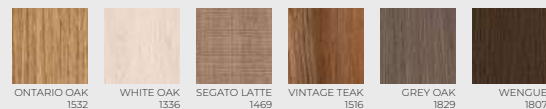

Vinyl - Valencia

Vinyl - XtremeSoft Bi-elastic

TABLES

Thermolaminated

High Pressure Laminated

DECORATIVE STITCHING

*A wide range of finishes is available. Please ask for the entire finish guide.

INORCA SAS