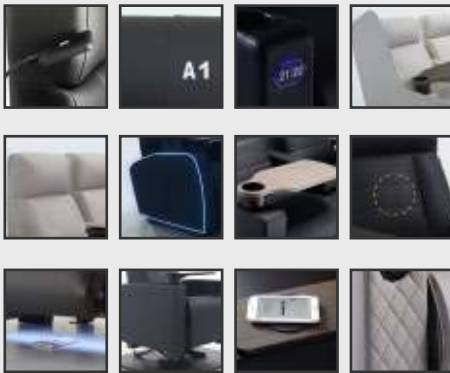

METALLIC STRUCTURE

Internal architecture made of 100% high grade steel

ACCESSORIES

ACCESSORIES

NUMBERING AND LETTERING

By seat or by row, plastic, lightened or embroidered, for convenient theater room mapping

FIXED OR SWIVEL TABLES

Wide range of swivel tables with integrated cupholders. Full sized to maximize concession sales

LIGHTING ALTERNATIVES FOR MENU READING

Ideal for dining cinemas, no additional cabling or power required.