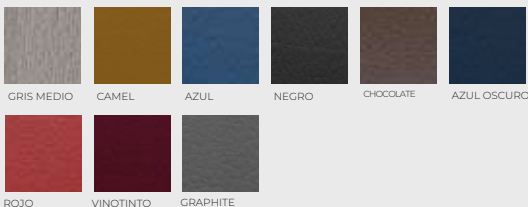

Vinyl - Valencia

Vinyl - XtremeSoft Bi-elastic

TABLES

Thermolaminated

High Pressure Laminated

DECORATIVE STITCHING

*A wide range of finishes is available. Please ask for the entire finish guide.

INORCA SAS