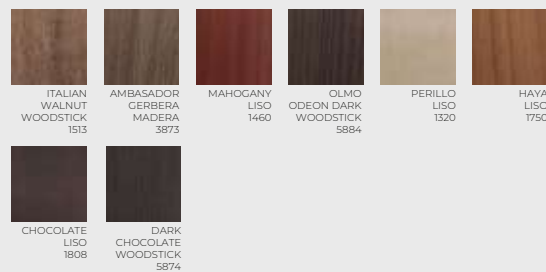

Vinyl - Valencia

Vinyl - XtremeSoft Bi-elastic

TABLES

Thermolaminated

High Pressure Laminated

DECORATIVE STITCHING

*A wide range of finishes is available. Please ask for the entire finish guide.

INORCA SAS