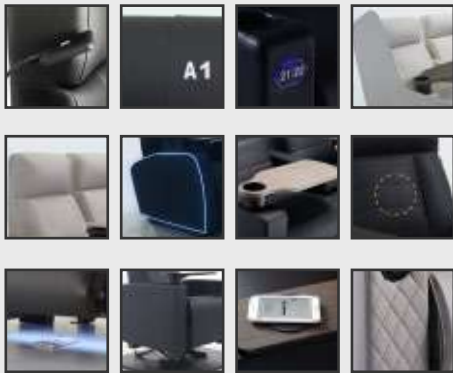

METALLIC STRUCTURE

Internal architecture made of 100% high grade steel

ACCESSORIES

NUMBERING AND LETTERING

By seat or by row, plastic, lightened or embroidered, for convenient theater room mapping

FIXED OR SWIVEL TABLES

Wide range of swivel tables with integrated cupholders. Full sized to maximize concession sales

LIGHTING ALTERNATIVES FOR MENU READING

Ideal for dining cinemas, no additional cabling or power required.

ELEVATION SYSTEM

PRIVACY PANELS

With partial or total coverage, an excellent option for premium venues, providing your moviegoers with a private space, upgrading their experience.

DYNAMIC PRIVACY PANELS

Allows users to selectively deploy panels between recliners. Groups of patrons of any number can choose to have additional privacy.