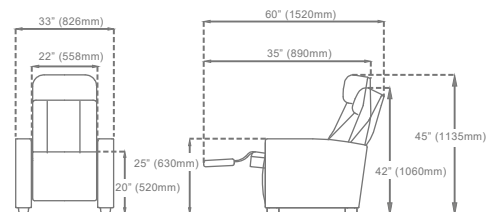

ACCESSORIES

NUMBERING AND LETTERING

By seat or by row, plastic, lightened or embroidered, for convenient theater room mapping

FIXED OR SWIVEL TABLES

Wide range of swivel tables with integrated cupholders. Full sized to maximize concession sales

LIGHTING ALTERNATIVES FOR MENU READING

Ideal for dining cinemas, no additional cabling or power required.

ELEVATION SYSTEM

Designing for giving +12" of clearance in order to fast and easy cleaning in and below the seats. Can be activated with recliner handset or with our Mass Open Close System, to facilitate cleaning underneath recliners

PRIVACY PANELS

With partial or total coverage, an excellent option for premium venues, providing your moviegoers with a private space, upgrading their experience.

DYNAMIC PRIVACY PANELS

Allows users to selectively deploy panels between recliners. Groups of patrons of any number can choose to have additional privacy.

CHARGING PORT / WIRELESS CHARGER

Providing your moviegoers the opportunity to charge their cell phones and stay connected.

REGULABLE HEATING SYSTEM

Increases comfort and provide a chilly ambience at the touch of a button

SPECIAL EMBROIDERY PATTERNS

A unique look for your luxury recliners

MASS OPEN CLOSE SYSTEM

Allows for efficient work of cleaning staff by collectively controlling recliners in a theater room

ELECTRIC HEA DREST

Increases comfort and provide better sightlines.

DBOX

Realistic, haptic and immersive entertainment experiences.