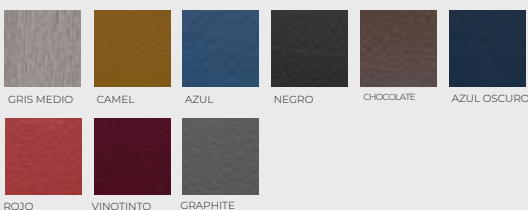

Vinyl - Valencia

Vinyl - XtremeSoft Bi-elastic

TABLES

Thermolaminated

High Pressure Laminated

DECORATIVE STITCHING

*A wide range of finishes is available. Please ask for the entire finish guide.

INORCA SAS