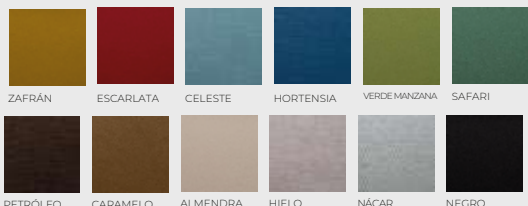

Vinyl - Valencia

Vinyl - XtremeSoft Bi-elastic

TABLES

Thermolaminated

High Pressure Laminated

DECORATIVE STITCHING

*A wide range of finishes is available. Please ask for the entire finish guide.

INORCA SAS