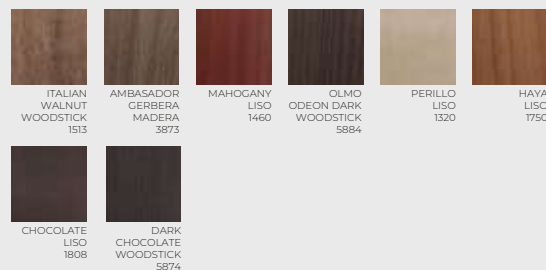

Vinyl - Valencia

Vinyl - XtremeSoft Bi-elastic

TABLES

Thermolaminated

High Pressure Laminated

DECORATIVE STITCHING

*A wide range of finishes is available. Please ask for the entire finish guide.

INORCA SAS