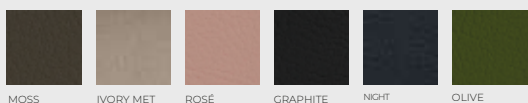

Vinyl - Valencia

Vinyl - XtremeSoft Bi-elastic

TABLES

Thermolaminated

High Pressure Laminated

DECORATIVE STITCHING

*A wide range of finishes is available. Please ask for the entire finish guide.

INORCA SAS