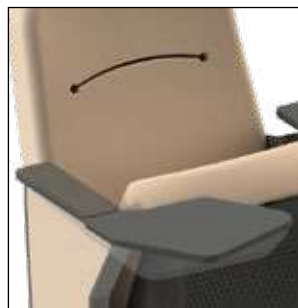

The back and the seat are made of generous padding volumes of injected polyurethane foam which provides to NOVA an amazing feeling of comfort and satisfaction to your customers. With removable upholstery to guarantee an easy cleaning and a wide range of accessories to change.

Also, the elegant contours of NOVA will bring you that sophisticated touch you have been looking for. Without any doubt, this model would be a great choice for your auditorium.

NOVA

Our
BEST-SELLER

Two different shapes (T - Z) for the end row panel.

5 widths (19"-23" / 482-584mm) and 2 heights (35" and 38" / 890 and 965mm). Our Freedom model feature no arms in center, only on end of aisle rows.

The backrest suits three-pitch positions at 15°, 18°, 21°. Seat suits at 90° for Space saving envelope, and 75° for standard position.

Uprights can be mounted on sloped floors from 0 to 10 degrees

A tablet arm (two sizes available) provides an useful surface to write and can be stored out of the way.

ADA access guaranteed thanks to a flip-up arm