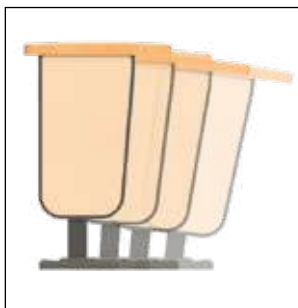

Also, the elegant contours of NOVA will bring you that sophisticated touch you have been looking for. Without any doubt, this model would be a great choice for your auditorium.

NOVA

Our
BEST-SELLER

Two different shapes (T - Z) for the end row panel.

5 widths (19"-23" / 482-584mm) and 2 heights (35" and 38" / 890 and 965mm). Our Freedom model feature no arms in center, only on end of aisle rows.

The backrest suits three-pitch positions at 15°, 18°, 21°. Seat suits at 90° for Space saving envelope, and 75° for standard position.

Uprights can be mounted on sloped floors from 0 to 10 degrees

A tablet arm (two sizes available) provides an useful surface to write and can be stored out of the way.

ADA access guaranteed thanks to a flip-up arm