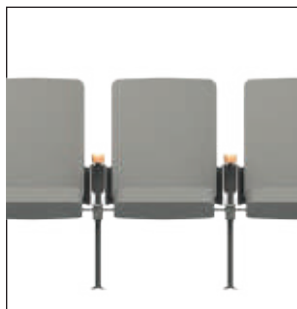

In resume, SVELTA is an original and modern seat with a nice appearance and a big sense of comfort, plus bringing the possibility to add more seats in less space, due to its reduced envelope.

# SVELTA

Our most  
COMPACT SEAT

A-T-shape for the end row panel.

Available in five different widths (19"-23" / 482 - 584mm) and one height (35" / 890mm).

The fixed back accommodates three pitch positions at 15°, 18° and 21°

Uprights can be mounted on sloped floors from 0 to 5 degrees

A combination of two colors upholstery is available.

ADA access guaranteed thanks to flip-up arm

Plastic cover protects the anchor plate assembly and improves aesthetics.

Different options for the armcap, according to your needs.

Fully upholstered back and seat covers.

Row markers in the end panels and numbering by seat.

An aisle light can be added to end panels for a better wayfinding.