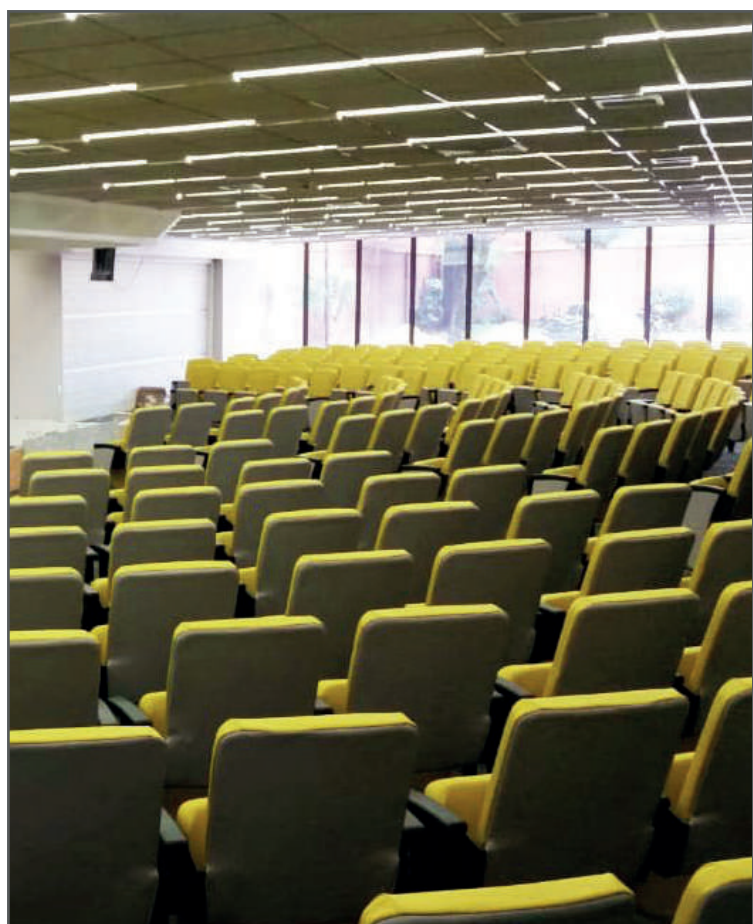

# SVELTA

*auditorium seating*

## A PRACTICAL SEATING

Inspired by our classical and original line, SVELTA is a model with elegant and attractive shapes that provides a modern look to diverse scenarios but also provides a good sense of practicality, which is ideal for schools, worship spaces, and institutions.

In resume, SVELTA is an original and modern seat with a nice appearance and a big sense of comfort, plus bringing the possibility to add more seats in less space, due to its reduced envelope.

# SVELTA

Our most  
COMPACT SEAT

A-T-shape for the end row panel.

Available in five different widths (19"-23" / 482 - 584mm) and one height (35" / 890mm).

The fixed back accommodates three pitch positions at 15°, 18° and 21°