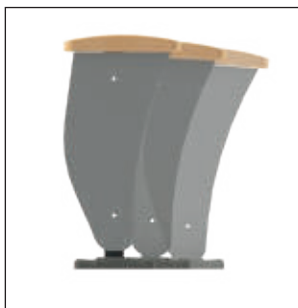

## A PRACTICAL SEATING

Inspired by our classical and original line, SVELTA is a model with elegant and attractive shapes that provides a modern look to diverse scenarios but also provides a good sense of practicality, which is ideal for schools, worship spaces, and institutions.

In resume, SVELTA is an original and modern seat with a nice appearance and a big sense of comfort, plus bringing the possibility to add more seats in less space, due to its reduced envelope.

# SVELTA

Our most  
COMPACT SEAT

A-T-shape for the end row panel.

Available in five different widths (19"-23" / 482 - 584mm) and one height (35" / 890mm).

The fixed back accommodates three pitch positions at 15°, 18° and 21°

Uprights can be mounted on sloped floors from 0 to 5 degrees

A combination of two colors upholstery is available.

ADA access guaranteed thanks to flip-up arm

Plastic cover protects the anchor plate assembly and improves aesthetics.